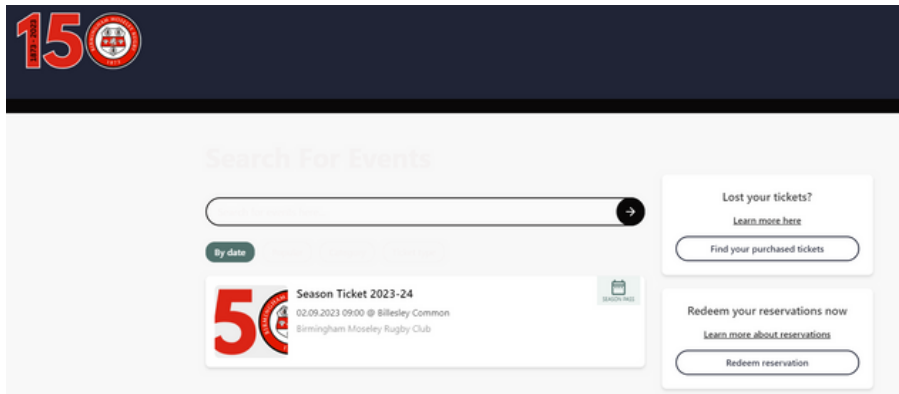

Option 2 - Use the Birmingham Moseley Ticket Sales Website

[Click here to visit the website](#)