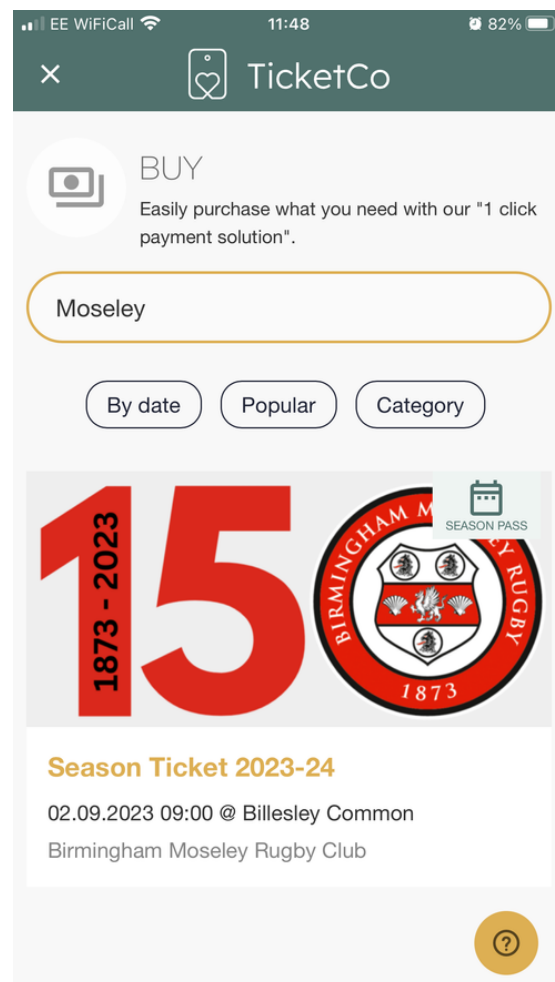

TicketCo

How to purchase your 2023/4 Season ticket

Option 1 - Use the TicketCo wallet on your smartphone

Download the TicketCo Wallet on your smart phone by scanning the QR code below, search for "Moseley" in the wallet

SCAN ME

Click on Buy on the main screen of the wallet

Search for "Moseley"

Click on Season Ticket 2023-24

Select the quantity of tickets you wish to purchase in each category

The early bird discount before 30th June will be applied when you check out

Follow the Payment instructions

Once transaction is complete you will be able to access your season ticket via the "use" button on the TicketCo Wallet home screen

Option 2 - Use the Birmingham Moseley Ticket Sales Website