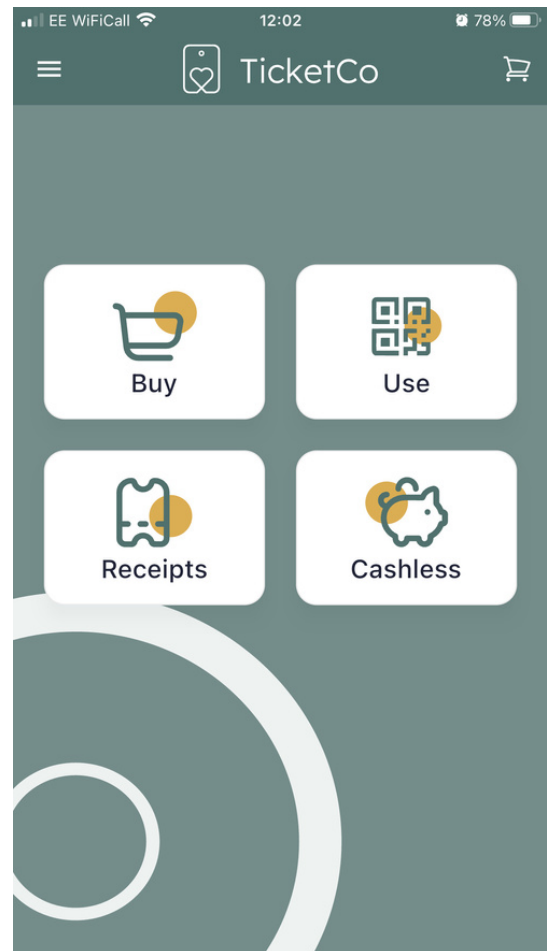

TicketCo

How to purchase your 2023/4 Season ticket

Option 1 - Use the TicketCo wallet on your smartphone

Download the TicketCo Wallet on your smart phone by scanning the QR code below, search for "Moseley" in the wallet

SCAN ME

Click on Buy on the main screen of the wallet

Search for "Moseley"

Click on Season Ticket 2023-24

Select the quantity of tickets you wish to purchase in each category

The early bird discount before 30th June will be applied when you check out

Follow the Payment instructions

Once transaction is complete you will be able to access your season ticket via the "use" button on the TicketCo Wallet home screen

Option 2 - Use the Birmingham Moseley Ticket Sales Website

Once transaction is complete you will be emailed with a copy of your season ticket

You can also download a copy of the season ticket as a PDF when transaction is completed

The email will have a copy of the QR code you will need to present at the gate for entry