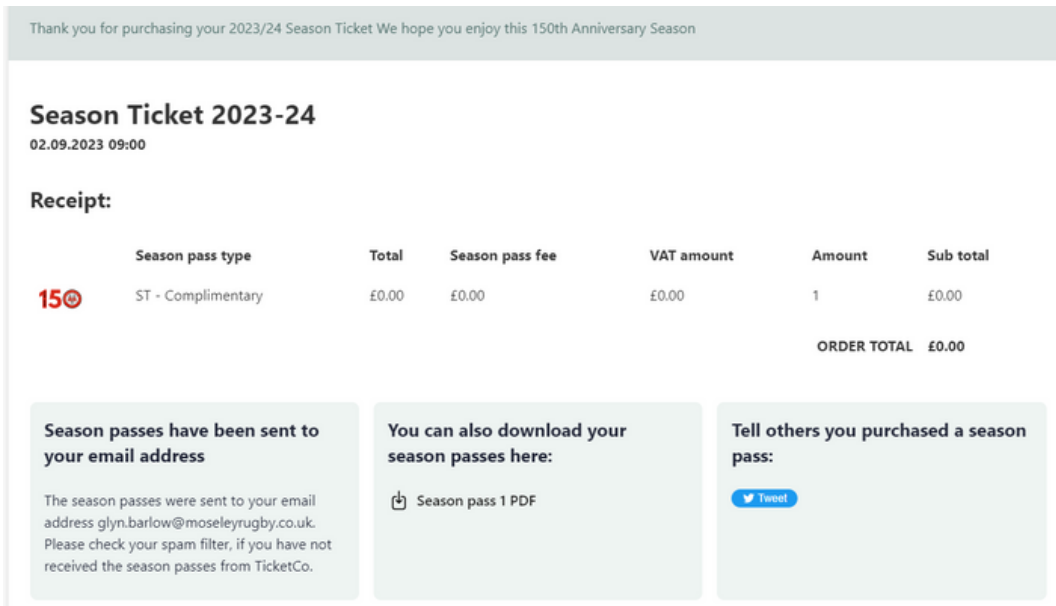

Follow the Payment instructions

Once transaction is complete you will be able to access your season ticket via the "use" button on the TicketCo Wallet home screen

Option 2 - Use the Birmingham Moseley Ticket Sales Website

[Click here to visit the website](#)

Select Season Ticket 2023/24

Input number of tickets required per category and press place your order

The early bird discount before 30th June will be applied when you check out

Once transaction is complete you will be emailed with a copy of your season ticket

You can also download a copy of the season ticket as a PDF when transaction is completed

The email will have a copy of the QR code you will need to present at the gate for entry