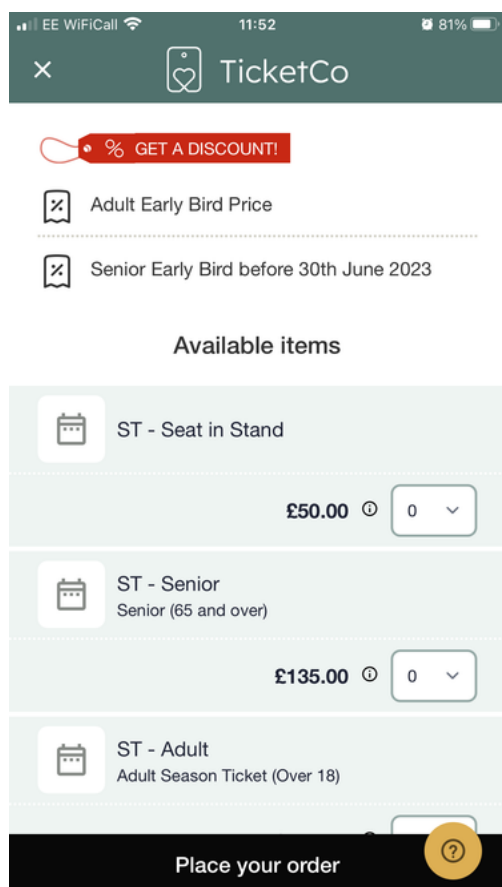

TicketCo

How to purchase your 2023/4 Season ticket

Option 1 - Use the TicketCo wallet on your smartphone

Download the TicketCo Wallet on your smart phone by scanning the QR code below, search for "Moseley" in the wallet

SCAN ME

Click on Buy on the main screen of the wallet

Search for "Moseley"

Click on Season Ticket 2023-24

Select the quantity of tickets you wish to purchase in each category

The early bird discount before 30th June will be applied when you check out

Follow the Payment instructions

Once transaction is complete you will be able to access your season ticket via the "use" button on the TicketCo Wallet home screen

Option 2 - Use the Birmingham Moseley Ticket Sales Website

[Click here to visit the website](#)

Select Season Ticket 2023/24

Input number of tickets required per category and press place your order

The early bird discount before 30th June will be applied when you check out